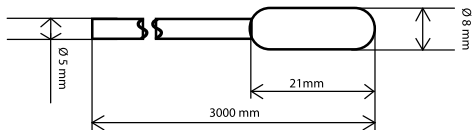

### Technical specifications

Measuring range	-10°C - 100°C
Measuring element	NTC 10kΩ
Cable length	3 m
Cross-section	2 x 0,5 mm <sup>2</sup>